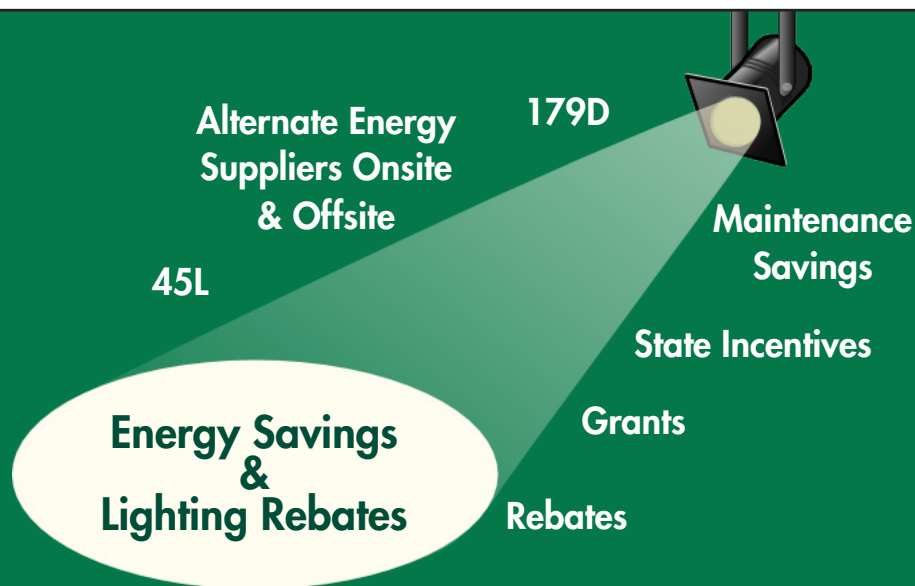

We help you cast shadows on your competition.

At EDSS, we focus solely on your needs, nothing more. Unlike other light organizations, we don't represent a single product or manufacturer. Our vast knowledge of lighting allows us to provide light systems from all major manufacturers. For your unique lighting challenges, we will custom-design products, including our own LED solution for commercial and residential buildings. All this enables us to create truly innovative and imaginative lighting solutions based solely on your need and vision.

With more than 30 years of experience, we provide turnkey service, and a warranty that includes labor and lamps for both large-scale and single task lighting projects. On every venture, we work with architects, interior designers, builders or owners to custom tailor lighting design to distinct needs.

Illuminating more than the easy to find incentives.